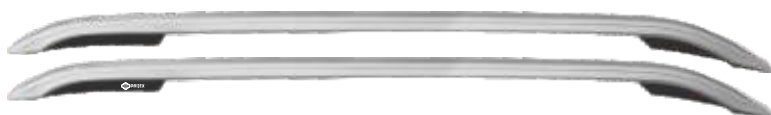

ALTO-K10/800 Black /
Black & Silver

ALTO-K10 2022 Black & Silver

BREZZA-2022 Black & Silver

BREZZA Black / Silver

ABS ROOF RAIL

An ISO 9001 : 2008
Certified Company

BALENO Black / Silver

CELERIO 2021 Black/
Black & Silver