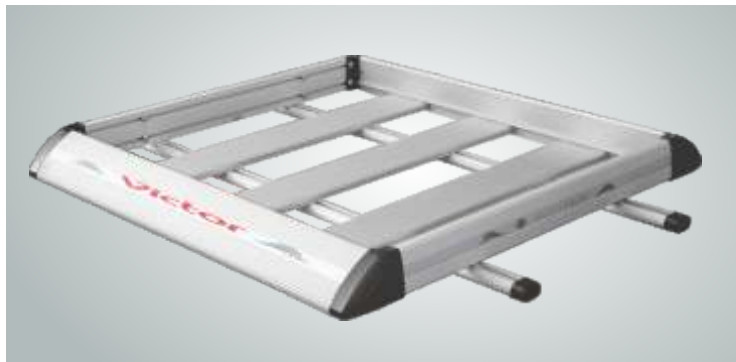

BOLERO 2020

KROMA

COMPACT For Ecco

LUGGAGE CARRIER

An ISO 9001 : 2008
Certified Company

RAMBO CURVE SILVER

RAMBO CURVE BLACK

VICTOR