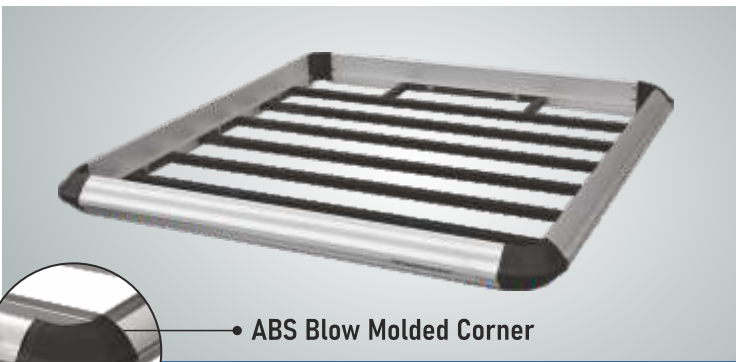

VICTOR BLACK

CRAZY ALUMINIUM Big / Small

Available for Big and Small Cars