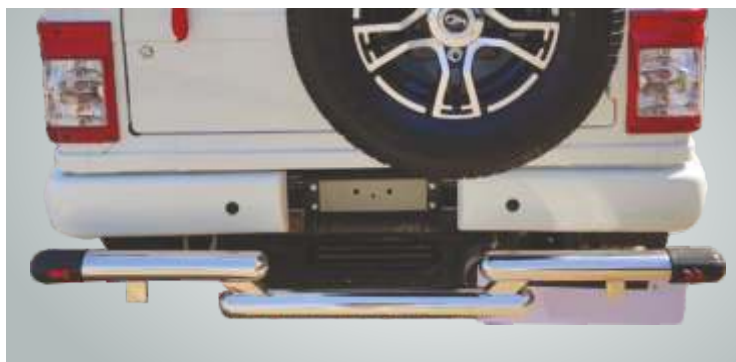

CUT TYPE BOLERO

BOLERO 2020 OE TYPE WITH EXHAUST CAP

REAR GUARDS

An ISO 9001 : 2008
Certified Company

STYLO

DECOR

A CURVE 2.5

2.5 ACTIVA PLATE