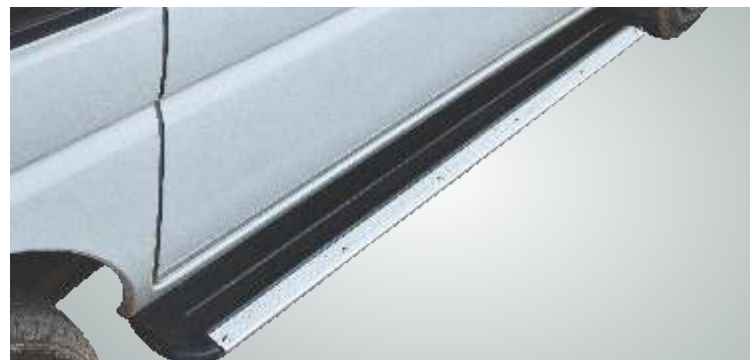

COMPACT For Ecco