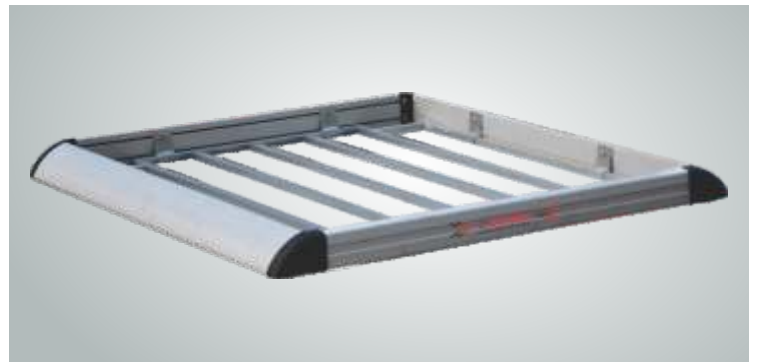

VICTOR HALF ALUMINIUM

Available for Big and Small Cars