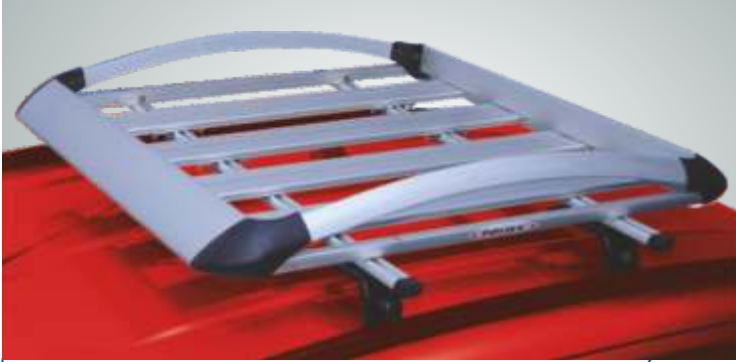

BOLERO 2020

KROMA

COMPACT For Ecco

LUGGAGE CARRIER

An ISO 9001 : 2008
Certified Company

RAMBO CURVE SILVER

RAMBO CURVE BLACK

VICTOR